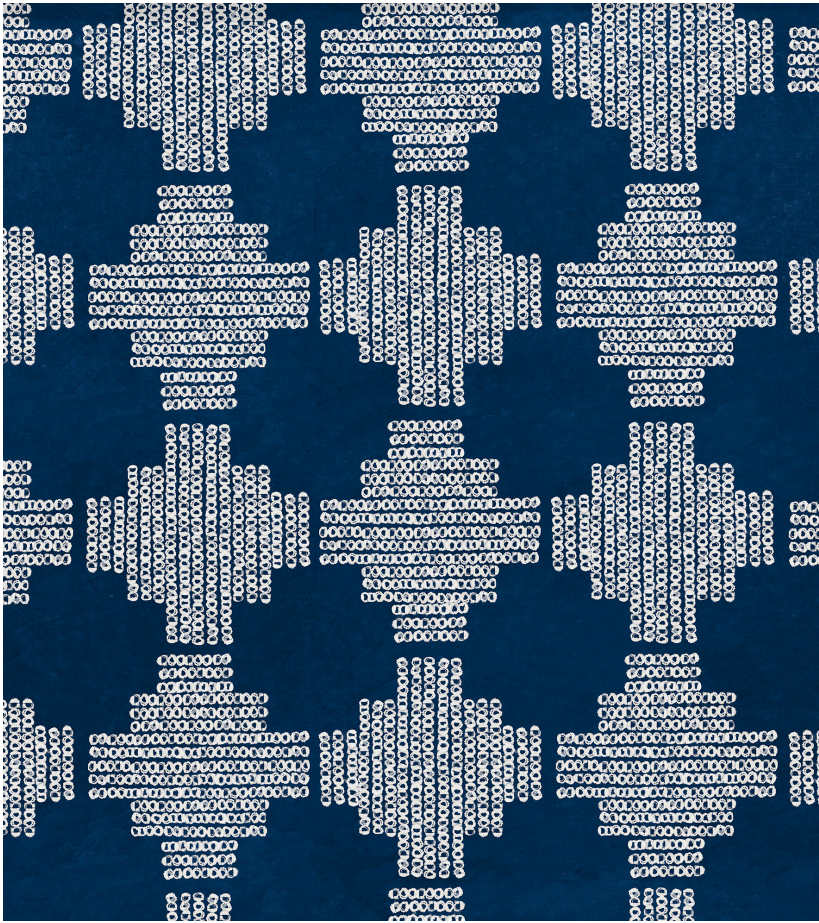

# seemakrish

Sand

SUTRO

SKU# W 15-21 C

Color: Seaport Blue

Content: Standard clay coated paper, FSC certified  
ASTM-E84 Class A

Width: 30" (Trims to 27")

Repeat: 27" H, 27" V

Pattern Match: Straight